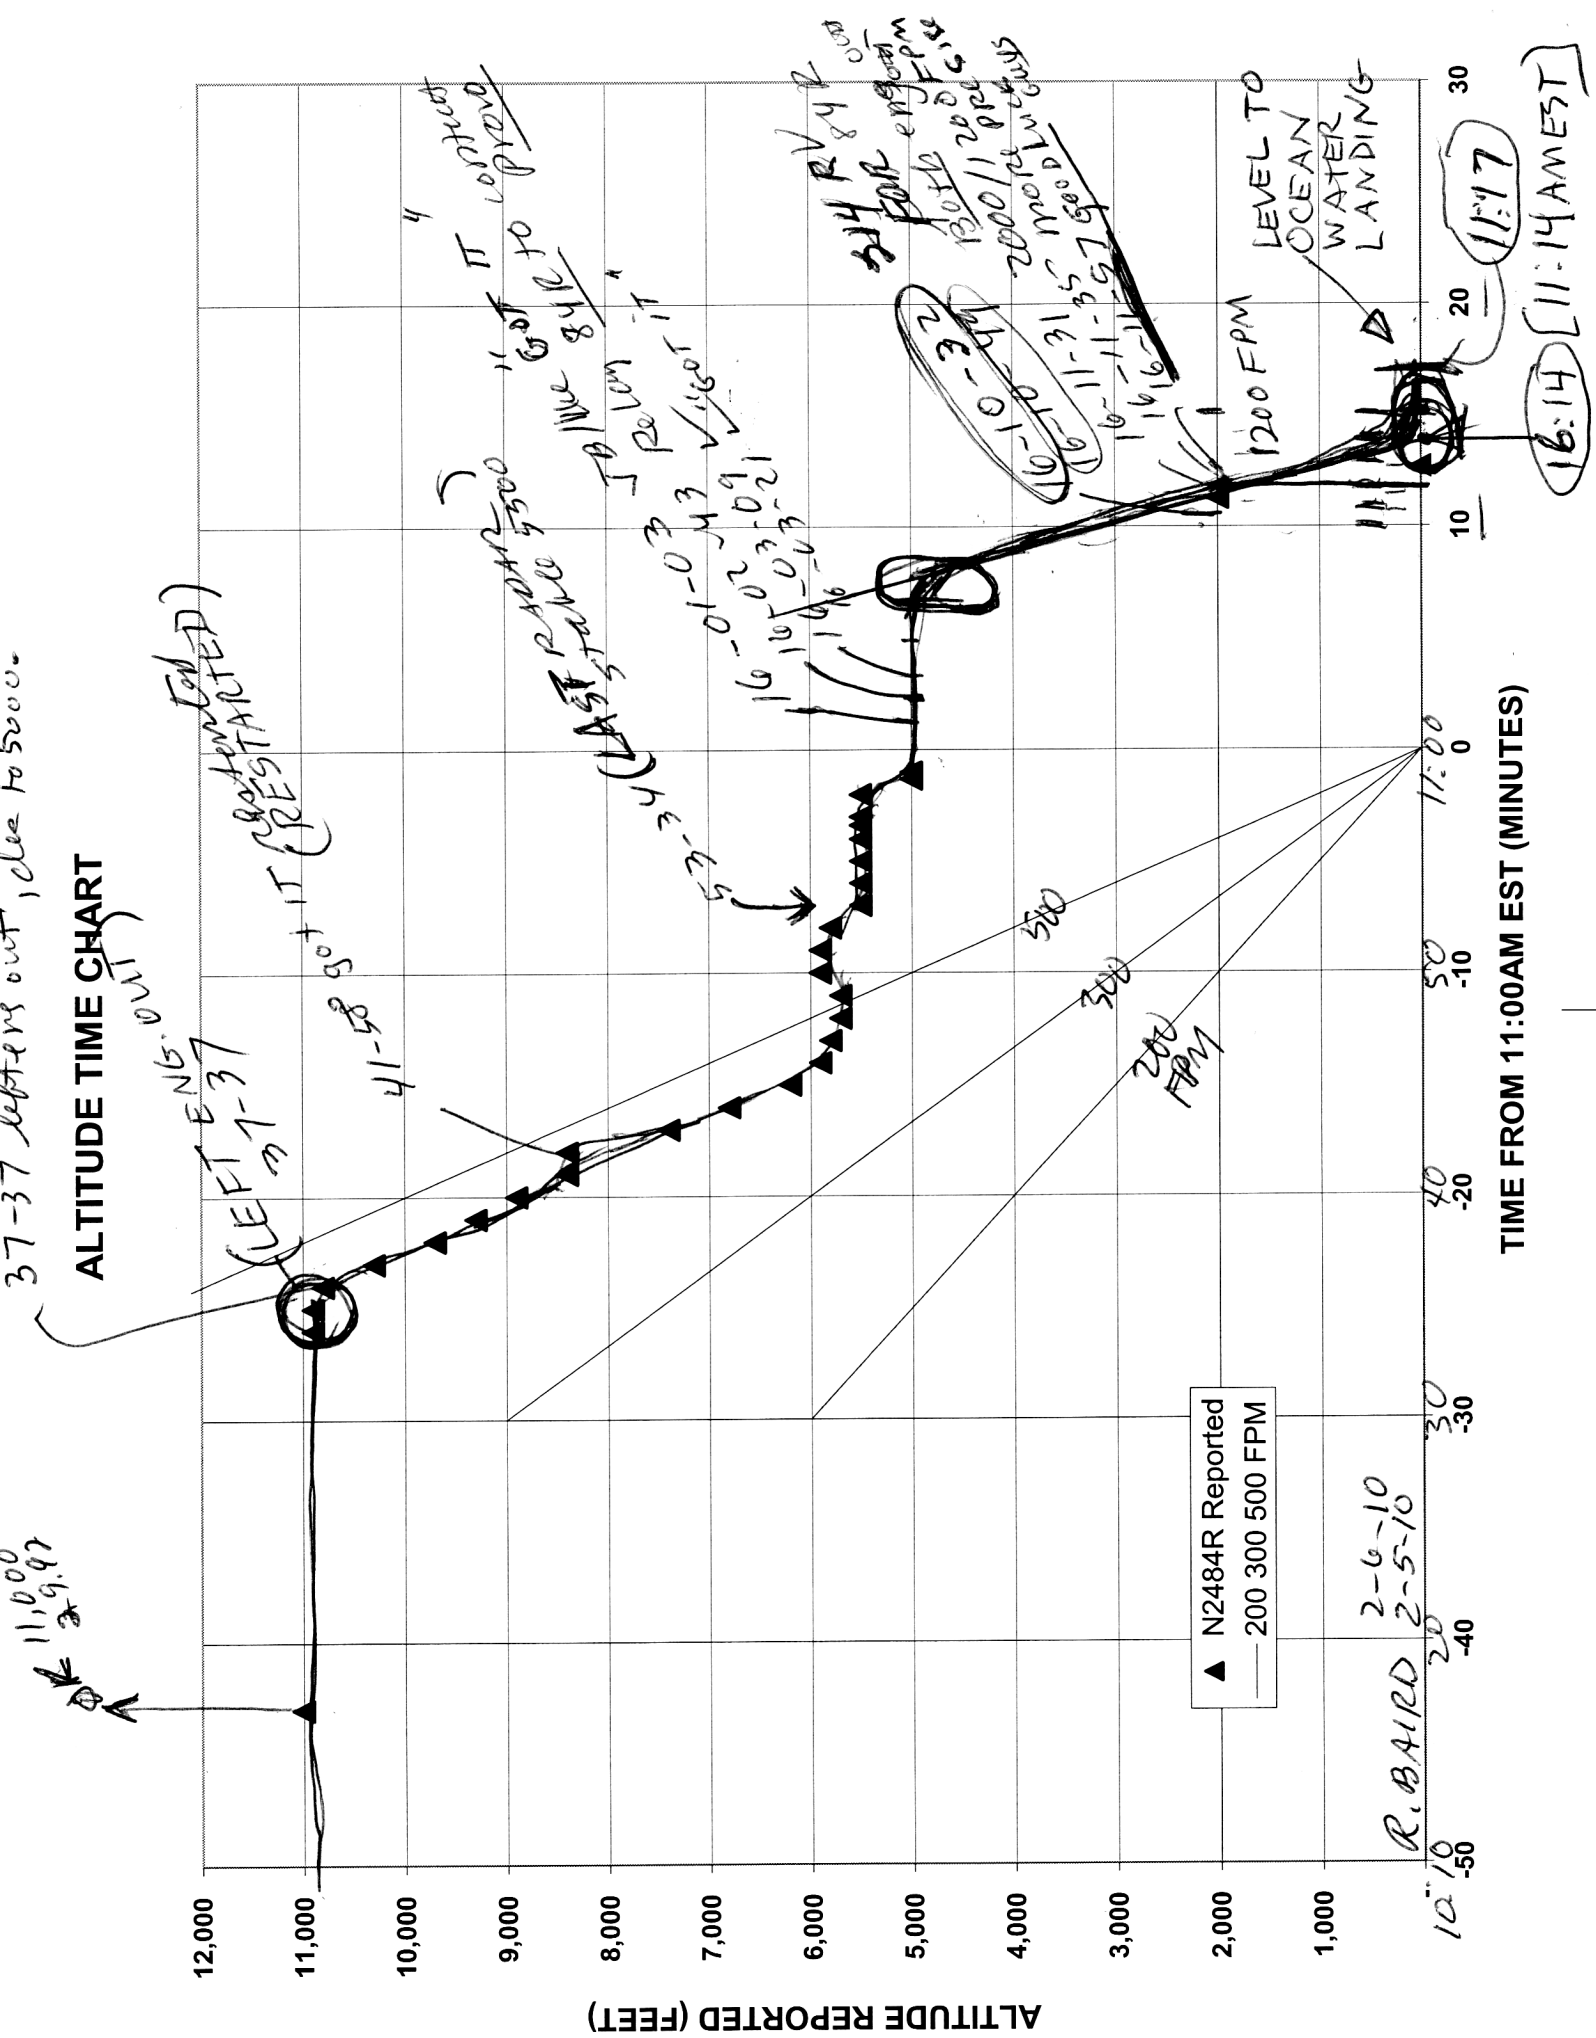

37-37 letters out, 1000 to 5000.

ALTITUDE TIME CHART

R. BAIRD 2-6-10
2-5-10

TIME FROM 11:00AM EST (MINUTES)

16:14 [11:14 AM EST]

11:17